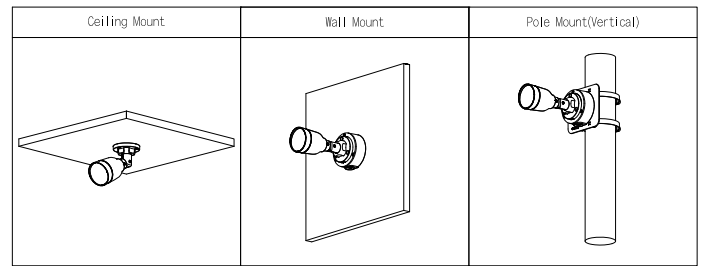

Product Dimensions 162.6 mm × 70 mm × 70 mm (6.40" × 2.76" × 2.76") (L × W × H)

Net Weight 0.22 kg (0.49 lb)

Gross Weight 0.34 kg (0.75 lb)

Dimensions (mm[inch])

Ordering Information

Type	Model	Description
4MP Camera	DH-IPC-HFW1439S1-LED-S4	4MP Entry Full-color Fixed-focal Bullet Network Camera
Accessories (Optional)	PFA134	Junction Box
	PFA152-E	Pole Mount Bracket
	PFM321D	12 VDC 1A Power Adapter
	PFM900-E	Integrated Mount Tester