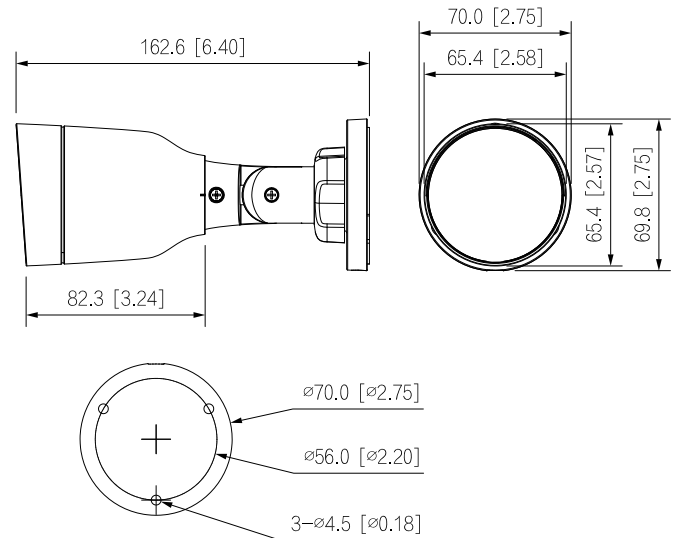

Product Dimensions 162.6 mm × 70 mm × 70 mm (6.40" × 2.76" × 2.76") (L × W × H)

Net Weight 0.22 kg (0.49 lb)

Gross Weight 0.34 kg (0.75 lb)

Dimensions (mm[inch])

Ordering Information

Type	Model	Description
4MP Camera	DH-IPC-HFW1439S1-LED-S4	4MP Entry Full-color Fixed-focal Bullet Network Camera
Accessories (Optional)	PFA134	Junction Box
	PFA152-E	Pole Mount Bracket
	PFM321D	12 VDC 1A Power Adapter
	PFM900-E	Integrated Mount Tester