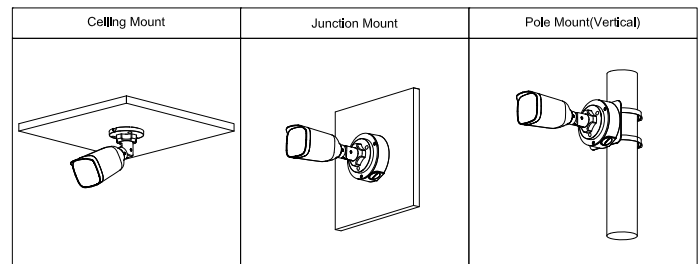

Power Consumption	< 7.5W (PoE)
Environment	
Operating Conditions	-30°C to +55°C (-22°F to +131°F) /less than≤95%
Storage Conditions	-40°C to +60°C (-40°F to +140°F)
Protection	IP67
Structure	
Casing	Metal + plastic
Dimensions	243.5 mm × Φ90.7 mm (9.6" × Φ3.6")
Net Weight	0.44 kg (1.0 lb)
Gross Weight	0.69 kg (1.5 lb)

Ordering Information

Type	Part Number	Description
4MP Camera	DH-IPC-HFW1431T1P-ZS-S4	4MP Entry IR Vari-focal Bullet Netwok Camera,PAL
	DH-IPC-HFW1431T1N-ZS-S4	4MP Entry IR Vari-focal Bullet Netwok Camera,NTSC
Accessories (optional)	PFA130-E	Junction Box
	PFA135	Junction Box
	PFA152-E	Pole mount
	PFM321D	12V DC 1A Power adapter
	LR1002-1ET/1EC	Single-port long reach ethernet Over coax extender
	PFM900-E	Integrated mount tester
	PFM114	TLC SD card

Accessories

Optional: